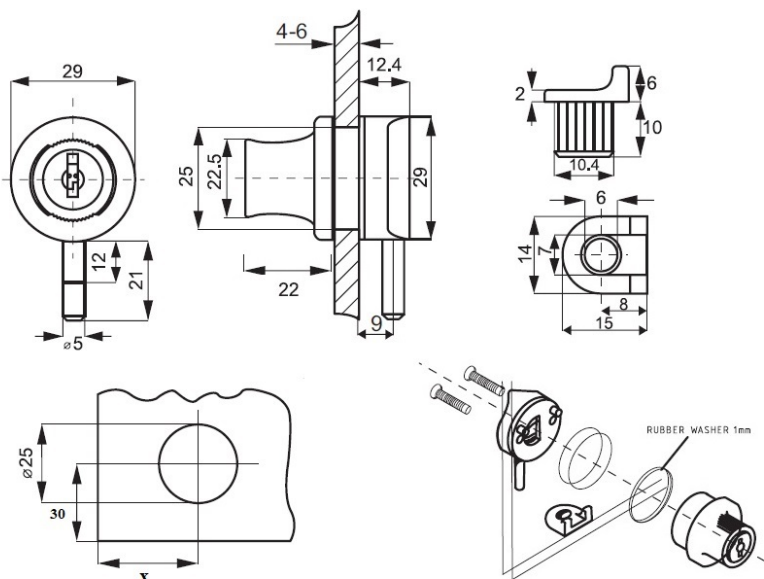

PRODUCT SHEET

Description:

Glass Door Lock X-689, CK SISO, Alu Finish, 4-6mm Glass,

Item number:

14.09.132-1

Units	Box	Carton	HS Code	Barcode
Pcs.	15	150	8301300000	 5704866046237

SISO A/S

Mileparken 11
DK-2740 Skovlunde
Denmark
VAT: DK 24786013